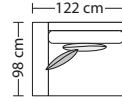

# COLETTE

burhéns

[www.burbens.com](http://www.burbens.com)

Measurements may vary +/-3%, depending on the choice of upholstery and combination.

1,5-MODULE  
Art. Code: 3050-0000

ARM 1+1,5-MODULE  
Art. Code ARM L: 3050-1011  
Art. Code ARM R: 3050-1012