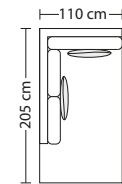

DIVAN MODULE L
Art. Code DIVAN L: 3640-0000
Art. Code DIVAN R: 3650-0000