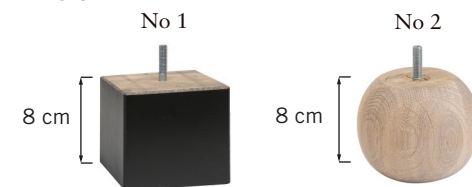

COLETTE

burhéns

Art. Code: 0474

www.burbens.com

FRAME

All structural parts of the frame are made of solidwood.

SEAT CUSHION

The core consists of 35 kg (N120) highly elastic shape cut cold foam wrapped with a mix of siliconized fiber and feather.

The cushion is reversible (not apply to leather).

BACK CUSHION

The inner cover is filled with a mix of siliconized fiber and feather.

The cushion is reversible (not apply to leather).

UPHOLSTERY

This style is fixed and available with fabric and leather.

The cushion cover, in fabric, can be removed and washed according to washing and care instructions (not leather).

LEGS

COLOURS