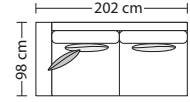

ARM 1+2,5-MODULE
Art. Code ARM L: 3150-1011
Art. Code ARM R: 3150-1012