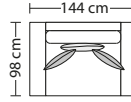

1,5-SEATER
Art. Code: 1150-1013