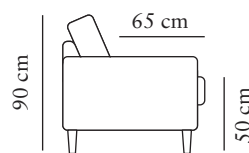

COLETTE

burhéns

Art. Code: 0474

www.burbens.com

FRAME

All structural parts of the frame are made of solidwood.

SEAT CUSHION

The core consists of 35 kg (N120) highly elastic shape cut cold foam wrapped with a mix of siliconized fiber and feather.

The cushion is reversible (not apply to leather).

BACK CUSHION

The inner cover is filled with a mix of siliconized fiber and feather.

The cushion is reversible (not apply to leather).

UPHOLSTERY

This style is fixed and available with fabric and leather.

The cushion cover, in fabric, can be removed and washed according to washing and care instructions (not leather).

LEGS

COLOURS