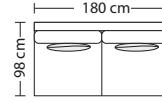

2,5-MODULE
Art. Code: 3150-0000