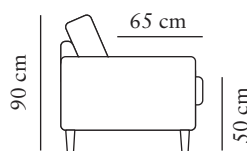

COLETTE

burhéns

Art. Code: 0474

www.burbens.com

FRAME

All structural parts of the frame are made of solidwood.

SEAT CUSHION

The core consists of 35 kg (N120) highly elastic shape cut cold foam wrapped with a mix of siliconized fiber and feather.

The cushion is reversible (not apply to leather).

BACK CUSHION

The inner cover is filled with a mix of siliconized fiber and feather.

The cushion is reversible (not apply to leather).

UPHOLSTERY

This style is fixed and available with fabric and leather.

The cushion cover, in fabric, can be removed and washed according to washing and care instructions (not leather).

LEGS

COLOURS