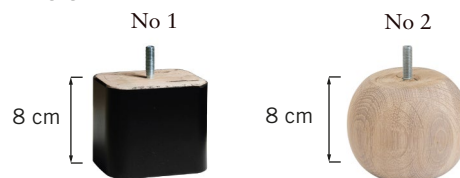

LEGS

COLOURS