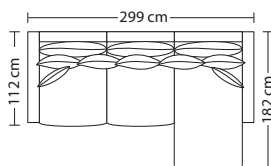

# CHELSEA

burhéns

[www.burhens.com](http://www.burhens.com)

Measurements may vary +/-3%, depending on the choice of upholstery and combination.

1,5-SEATER  
Art. Code: 1150-1013

2,5-SEATER  
Art. Code: 1250-1013

3-SEATER (2/2) divided  
Art. Code: 1325-1013

3,5-SEATER (2/2) divided  
Art. Code: 1366-1013

1,5+CHL  
Art. Code CHL R: 1729-1013  
Art. Code CHL L: 1730-1013

2,5+CHL  
Art. Code CHL R: 1722-1013  
Art. Code CHL L: 1723-1013