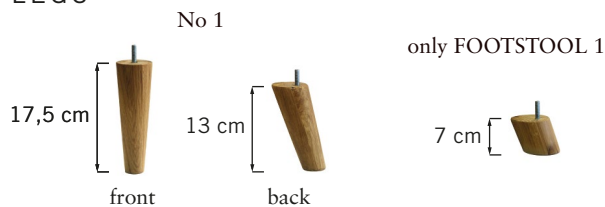

LEGS

COLOURS