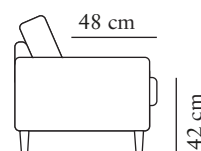

CAROLINA

burhéns

Art. Code: 0027

www.burbens.com

WILLIAM 11266-46 PAGEANT

FRAME

All structural parts of the frame are made of solidwood.

SEAT CUSHION

The core consists of 30 kg polyether, covered with fiber padding.

BACK CUSHION

The core consists of 21 kg polyether, covered with fiber padding.

UPHOLSTERY

The style is fixed cover and available with fabric and leather.

LEGS

COLOURS