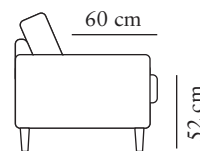

CHELSEA

burhéns

Art. Code: 0317

www.burbens.com

FRAME

All structural parts of the frame are made of solidwood.

SEAT CUSHION (fabric & leather)

The inner cover is filled with a mix of 25 kg reflex foam and siliconized fiber.

The cushion is reversible (not apply to leather).

BACK CUSHION

The inner cover is filled with a mix of 25 kg reflex foam and siliconized fiber.

The cushion is reversible (not apply to leather).

SEAT CUSHION (fabric)

The inner cover is filled with a mix of siliconized fiber and feather.

The cushion is reversible (not apply to leather).

BACK CUSHION

The inner cover is filled with a mix of siliconized fiber and feather.

The cushion is reversible (not apply to leather).

UPHOLSTERY

This style is fixed and available with fabric and leather.

The cushion cover, in fabric, can be removed and washed according to washing and care instructions (not leather).

LEGS

COLOURS