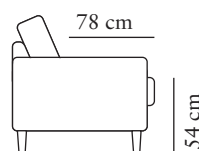

BALTIMORE XL

burhéns

Art. Code: 0015

www.burbens.com

FRAME

All structural parts of the frame are made of solid wood.

SEAT CUSHION

The core consists of 35 kg (N120) highly elastic shape cut cold foam covered with a mix of siliconized fiber and feather.

The cushion is reversible (not apply to leather).

BACK CUSHION

The core consists of 30 kg (N40) highly elastic shape cut cold foam covered with a mix of siliconized fiber and feather.

The cushion is reversible (not apply to leather).

UPHOLSTERY

The style is fixed and loose cover and available with fabric and leather.

The covers/cushion covers, in fabric, can be removed and washed according to washing instructions.

LEGS

No 1

COLOURS