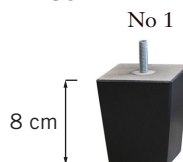

BALLOON

burhéns

Art. Code: 0386

www.burbens.com

FRAME

All structural parts of the frame are made of solidwood.

SEAT CUSHION

The core consists of 35 kg (N120) highly elastic shape cut cold foam, covered with fiber padding.

BACK CUSHION

The core consists of two layers of 30 kg (N40) and 23 kg (N60) highly elastic shaped cut cold foam with various thicknesses, covered with fiber padding.

UPHOLSTERY

This style is fixed and available in fabric and leather.

LEGS

COLOURS