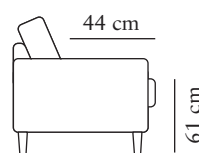

CANDY

burhéns

Art. Code: 0402

www.burbens.com

FRAME

All structural parts of the frame are made of solid wood. Some components are made of plywood.

SEAT CUSHION

The core consist of 35 kg (N120) highly elastic shape cut cold foam with a top of 34 kg super soft.

BACK CUSHION

The core consists of 23 kg (N60) highly elastic shape cut cold foam, covered with fiber padding.

UPHOLSTERY

This style is fixed and available in fabric and leather.

LEGS

COLOURS