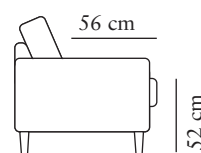

OXFORD

burhéns

Art. Code: 0107

www.burbens.com

FRAME

All structural parts of the frame are made of solid wood.

SEAT CUSHION

The core consists of 30 kg (N120) highly elastic shape cut cold foam covered with a mix of siliconized fiber and feather.

The cushion is reversible (not apply to leather).

BACK CUSHION

The inner cover is filled with siliconized fiber.

The cushion is reversible (not apply to leather).

UPHOLSTERY

The style is fixed cover and available with fabric and leather.

The cushion cover, in fabric, can be removed and washed according to washing and care instructions.

LEGS

WHEELS

COLOURS