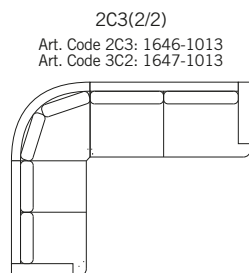

LEGS

WHEELS

COLOURS

BJÖRKÖ

burhéns

www.burbens.com

Measurements may vary +/-3%, depending on the choice of upholstery and combination.

1-SEATER XS
Art. Code: 1103-1013

width•depth•height
99x99x90

2-SEATER
Art. Code: 1200-1013

width•depth•height
168x99x90

3-SEATER (2/2)
Art. Code: 1303-1013

width•depth•height
228x99x90

2,5-SEATER
Art. Code: 1460-1013

width•depth•height
219x112x90

3-SEATER (2/2)
Art. Code: 1473-1013

width•depth•height
251x112x90

width•depth•height
256x256/99x90

width•depth•height
320x256/99x90

FOOTSTOOL 1
Art. Code: 1050

width•depth•height
66•61•49