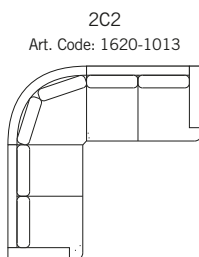

LEGS

WHEELS

COLOURS

BJÖRKÖ

burhéns

www.burbens.com

Measurements may vary +/-3%, depending on the choice of upholstery and combination.

1-SEATER XS
Art. Code: 1103-1013

width•depth•height
99x99x90

2-SEATER
Art. Code: 1200-1013

width•depth•height
168x99x90

3-SEATER (2/2)
Art. Code: 1303-1013

width•depth•height
228x99x90

2,5-SEATER
Art. Code: 1460-1013

width•depth•height
219x112x90

3-SEATER (2/2)
Art. Code: 1473-1013

width•depth•height
251x112x90

width•depth•height
256x256/99x90

width•depth•height
320x256/99x90

FOOTSTOOL 1
Art. Code: 1050

width•depth•height
66•61•49