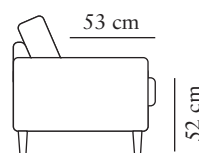

FRAME

All structural parts of the frame are made of solid wood.

SEAT CUSHION

The core consists of two layers of 35 kg (N120) and 30 kg (N40) highly elastic shaped cut cold with various thicknesses, covered with fiber padding. The cushion is reversible (not apply to leather).

BACK CUSHION

The inner cover is filled with siliconized microfiber. The cushion is reversible (not apply to leather).

UPHOLSTERY

The style is fixed cover and available with fabric and leather.

The cushion cover, in fabric, can be removed and washed according to washing and care instructions.

LEGS

WHEELS

COLOURS