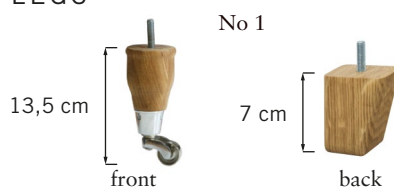

ORUST

burhéns

Art. Code: 0355

www.burbens.com

NICOLO 11272-01 STRING

FRAME

All structural parts of the frame are made of solid wood.

SEAT CUSHION

The core consists of 35 kg (N120) highly elastic shape cut cold foam wrapped with a mix of siliconized fiber and feather.

The cushion is reversible.

BACK CUSHION

The inner cover is filled with a mix of siliconized fiber and feather.

The cushion is reversible.

UPHOLSTERY

The style is fixed and loose cover (LC not leather) and available with fabric and leather.

The covers/cushion covers, in fabric, can be removed and washed according to washing instructions.

LEGS

WHEELS

COLOURS