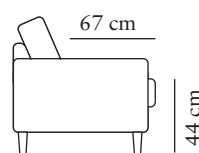

FRAME

All structural parts of the frame are made of solidwood.

SEAT CUSHION

The core consists of two layers of 35 kg (N120) and 30 kg (N40) highly elastic shaped cut cold with various thicknesses, covered with fiber padding.

BACK CUSHION

The core consists of two layers of 30 kg (N40) and 30 kg (N80) highly elastic shaped cut cold foam with various thicknesses, covered with fiber padding.

UPHOLSTERY

This style is fixed and available with fabric and leather.

LEGS

No 1

COLOURS

09
Chrome

14
Powder
coated black