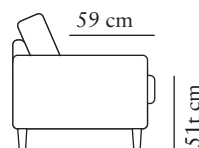

CHELTENHAM

burhéns

Art. Code: 0240

www.burbens.com

JUKE 11043-74 GREY

FRAME

All structural parts of the frame are made of solidwood.

SEAT CUSHION

The core consists of pocket springs with a top of 60 kg (N100) memory foam.

The cushion is not reversible.

BACK CUSHION

The core consists of two layers of 30 kg (N120) and 23 (N60) kg polyether with various thicknesses, covered with fiber padding.

UPHOLSTERY

This style is fixed and available with fabric and leather.

The cushion cover, in fabric, can be removed and washed according to washing and care instructions (not leather).

OPTIONS

The model is available with decoration nails.

gold

nickel

bronze

LEGS

No 1

COLOURS

04
White
Pigmented Oak

05
Oiled Oak

06
Oiled Walnut

03
Colonial

02
Black