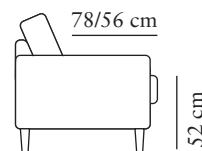

FRAME

All structural parts of the frame are made of solidwood.

SEAT CUSHION

The core consists of 35 kg (N120) highly elastic shape cut cold foam covered with a mix of granulated coldfoam and feathers.

The cushion is reversible.

BACK CUSHION

The inner cover is filled with a mix of siliconized fiber and feather.

The cushion is reversible.

UPHOLSTERY

The style is fixed and loose cover and available with fabric and leather.

The covers/cushion covers, in fabric, can be removed and washed according to washing instructions.

LEGS

COLOURS