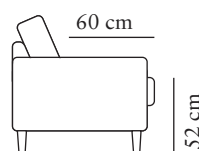

FRAME

All structural parts of the frame are made of solidwood.

SEAT CUSHION

The core consists of two layers of 35kg (N120) and 30 kg (N80) highly elastic shaped cut cold foam with various thicknesses, covered with fiber padding.

The cushion is not reversible.

BACK CUSHION

The inner cover is filled with siliconized fiber.

The cushion is reversible (not apply to leather).

UPHOLSTERY

The style is fixed cover and available with fabric and leather.

The cushion cover, in fabric, can be removed and washed according to washing and care instructions.

LEGS

COLOURS