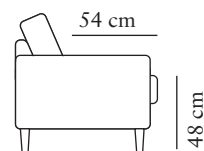

UPHOLSTERY

The style is fixed cover and available with fabric and leather.