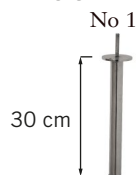

POWERNAP

burhéns

Art. Code: 0217

www.burbens.com

MEDA 11057-36 ANDORRA

FRAME

All structural parts of the frame are made of metal. Some components are made of plywood.

SEAT CUSHION

The core consists of 44 kg (N160) highly elastic shape cut cold foam, covered with fiber padding.

UPHOLSTERY

This style is fixed and available in fabric and leather.

LEGS

COLOURS

09
Chrome

POWER NAP

burhéns