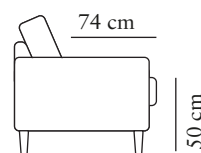

POWERNAP

burhéns

Art. Code: 0217

www.burbens.com

MEDA 11057-36 ANDORRA

FRAME

All structural parts of the frame are made of metal. Some components are made of plywood.

SEAT CUSHION

The core consists of 44 kg (N160) highly elastic shape cut cold foam, covered with fiber padding.

UPHOLSTERY

This style is fixed and available in fabric and leather.

LEGS

COLOURS

09
Chrome

POWER NAP

burhéns

www.burhens.com

Measurements may vary +/-3%, depending on the choice of upholstery and combination.

3-SEATER

Art. Code: 1300-1013

width•depth•height
202•74•75