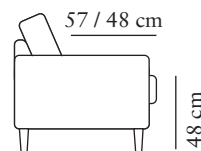

PENELOPE

burhéns

Art. Code: 0200

www.burbens.com

JUKE 11043-15 GOLD

FRAME

All structural parts of the frame are made of solidwood.

SEAT CUSHION

The core consists of three layers of 44 kg (N180), 30 kg (N40) and 35 kg (N180) highly elastic shape cut cold foam with various thicknesses, covered with fiber padding.

The cushion is not reversible.

BACK CUSHION

The core consists of 35 kg (N120) highly elastic shape cut cold foam, covered with fiber padding.

UPHOLSTERY

The style is fixed cover and available with fabric and leather.

The cushion cover, in fabric, can be removed and washed according to washing and care instructions.

LEGS

Art code 10001

Art code 20097

Art code 20132

only FOOTSTOOL 1

COLOURS