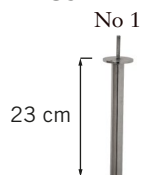

PASTILL

burhéns

Art. Code: 0203

www.burbens.com

ROYAL 11204-46 BLUE

FRAME

All structural parts of the frame are made of metal. Some components are made of plywood.

SEAT CUSHION

The core consists of 44 kg (N180) highly elastic shape cut cold foam, covered with fiber padding.

BACK CUSHION

The core consists of 35 kg (N120) highly elastic shape cut cold foam, covered with fiber padding.

The cushion is not reversible.

UPHOLSTERY

The style is fixed cover and available with fabric and leather.

The cushion cover, in fabric, can be removed and washed according to washing and care instructions.

LEGS

COLOURS

09
Chrome

14
Powder
coated black