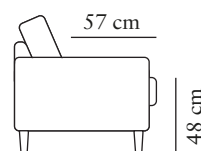

PASTILL

burhéns

Art. Code: 0203

www.burbens.com

ROYAL 11204-46 BLUE

FRAME

All structural parts of the frame are made of metal. Some components are made of plywood.

SEAT CUSHION

The core consists of 44 kg (N180) highly elastic shape cut cold foam, covered with fiber padding.

BACK CUSHION

The core consists of 35 kg (N120) highly elastic shape cut cold foam, covered with fiber padding.

The cushion is not reversible.

UPHOLSTERY

The style is fixed cover and available with fabric and leather.

The cushion cover, in fabric, can be removed and washed according to washing and care instructions.

LEGS

COLOURS

09
Chrome

14
Powder
coated black