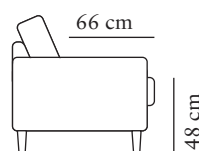

ODD-STYLE

burhéns

Art. Code: 0266

www.burbens.com

FRAME

All structural parts of the frame are made of solidwood.

SEAT CUSHION

The core consists of two layers of 35kg (N120) and 30 kg (N80) highly elastic shaped cut cold foam with various thicknesses, covered with fiber padding.

The cushion is not reversible.

BACK CUSHION

The inner cover is filled with siliconized fiber.

The cushion is reversible (not apply to leather).

UPHOLSTERY

This style is fixed and available with fabric and leather.

The cushion cover, in fabric, can be removed and washed according to washing and care instructions (not leather).

LEGS

COLOURS