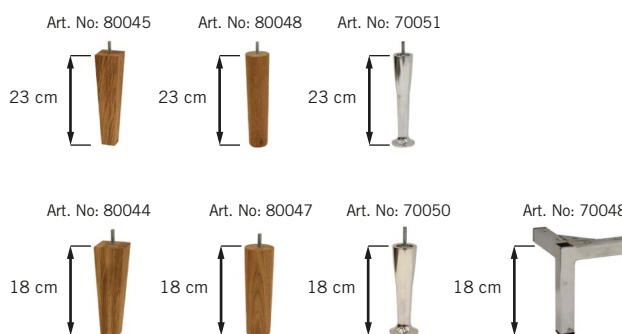

NUMBER ONE

burhéns

Art. No: 0219

www.burbens.com

FRAME

All structural parts of the frame are made of spruce and massive wood. We leave 10 years garanti on fram braking.

FRAME BED

A nicer frame bed with great content. With the flexible 5-zone pocket spring, soft touch, with 270 prings per m2 - medium or firm which is divided by the body, you get a bed that relives and provides support so you can relax and sleep well. The lower is of bonell which gives the bed extra good compliance. The spring mattress has edge-reinforced sides.

TOP MATTRESS

High resistance foam 40 kg. Thickness 4 or 7 cm. Hardness medium.

Lazy foam 60 kg, 96 newton. Thickness 4 or 7 cm. Hardness medium.

Latex 60 kg, 25% latex. Thickness 4 or 7 cm. Hardness medium.

BOLSTER

Napoli as standard, 150 gr/lpm

Tuluza treated with Aloe Vera and has a cooling effect, 230 gr/lm.

Tencel which is a cellulose based, enviromental friendly material, and has a very good moisture absorbing effect, 320 gr/lpm.

UPHOLSTERY

This style is fixed and available with fabric and leather.

OPTIONS

Handles are available in fabric and leather. Available with or without headboard.

LEGS

COLOURS