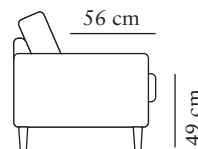

UPHOLSTERY

The style is fixed cover and available with fabric and leather.

The cushion cover, in fabric, can be removed and washed according to washing and care instructions.

LEGS

No 1

No 3