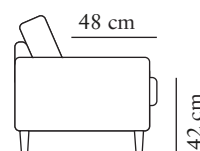

CAROLINA

burhéns

Art. Code: 0027

www.burbens.com

DELIGHT 11025-51 FAWN

FRAME

All structural parts of the frame are made of solidwood.

SEAT CUSHION

The core consists of 30 kg polyether, covered with fiber padding.

BACK CUSHION

The core consists of 21 kg polyether, covered with fiber padding.

UPHOLSTERY

The style is fixed cover and available with fabric and leather.

LEGS

COLOURS

02
Black