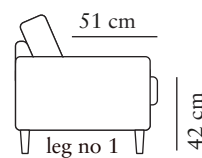

BOB

Art. Code 0020

burhéns

www.burbens.com

MEDA 11057-36 ANDORRA

FRAME

All structural parts of the frame are made of solidwood.

SEAT CUSHION

The core consists of 30 kg polyether, covered with fiber padding.

BACK CUSHION

The core consists of 25 kg polyether, covered with fiber padding.

UPHOLSTERY

The style is fixed cover and available with fabric and leather.

LEGS

COLOURS

02
Black