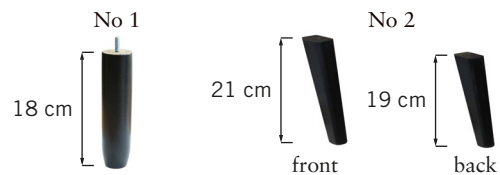

BOB

Art. Code 0020

burhéns

www.burbens.com

MEDA 11057-36 ANDORRA

FRAME

All structural parts of the frame are made of solidwood.

SEAT CUSHION

The core consists of 30 kg polyether, covered with fiber padding.

BACK CUSHION

The core consists of 25 kg polyether, covered with fiber padding.

UPHOLSTERY

The style is fixed cover and available with fabric and leather.

LEGS

COLOURS

02
Black