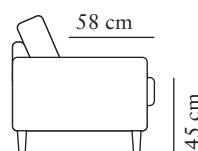

BASIC

burhéns

Art. Code: 0016

www.burbens.com

FRAME

All structural parts of the frame are made of solid wood.

SEAT CUSHION

The core consists of bonell and 35 kg (N120) highly elastic cold foam, covered with fiber padding.

BACK CUSHION

The inner cover is filled with siliconized fiber. The cushion is reversible (not apply to leather).

UPHOLSTERY

The style is fixed cover and available with fabric and leather.

The cushion cover, in fabric, can be removed and washed according to washing and care instructions.

LEGS

COLOURS