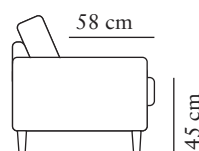

ATHENA

Art. Code: 0206

burhéns

www.burbens.com

FRAME

All structural parts of the frame are made of solidwood.

SEAT CUSHION

The core consists of bonell and 35 kg (N120) highly elastic cold foam, covered with fiber padding.

The cushion is not reversible.

BACK CUSHION

The inner cover is filled with siliconized fiber .

The cushion is reversible (not apply to leather).

UPHOLSTERY

The style is fixed cover and available with fabric and leather.

The cushion cover, in fabric, can be removed and washed according to washing and care instructions.

LEGS

COLOURS