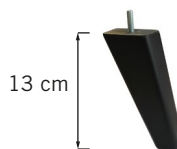

ATHENA

Art. Code: 0206

burhéns

www.burbens.com

FRAME

All structural parts of the frame are made of solidwood.

SEAT CUSHION

The core consists of bonell and 35 kg (N120) highly elastic cold foam, covered with fiber padding.

The cushion is not reversible.

BACK CUSHION

The inner cover is filled with siliconized fiber .

The cushion is reversible (not apply to leather).

UPHOLSTERY

The style is fixed cover and available with fabric and leather.

The cushion cover, in fabric, can be removed and washed according to washing and care instructions.

LEGS

COLOURS