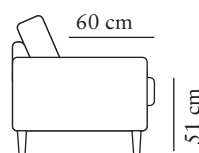

ANNABELLE

burhéns

Art. Code: 0216

www.burbens.com

FRAME

All structural parts of the frame are made of solidwood.

SEAT CUSHION

The core consists of bonell with a siliconized fiber and feather top.

The cushion is not reversible.

BACK CUSHION

The inner cover is filled with a mix of siliconized fiber and feather.

The cushion is reversible (not apply to leather).

UPHOLSTERY

The style is fixed cover and available with fabric and leather.

The cushion cover, in fabric, can be removed and washed according to washing and care instructions.

LEGS

COLOURS