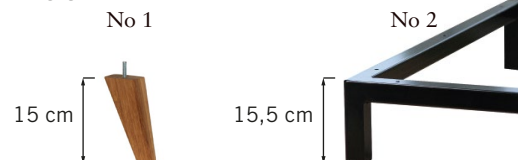

ANNABELLE

burhéns

Art. Code: 0216

www.burbens.com

FRAME

All structural parts of the frame are made of solidwood.

SEAT CUSHION

The core consists of bonell with a siliconized fiber and feather top.

The cushion is not reversible.

BACK CUSHION

The inner cover is filled with a mix of siliconized fiber and feather.

The cushion is reversible (not apply to leather).

UPHOLSTERY

The style is fixed cover and available with fabric and leather.

The cushion cover, in fabric, can be removed and washed according to washing and care instructions.

LEGS

COLOURS