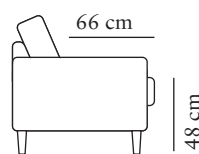

ODD-STYLE

burhéns

Art. Code: 0266

www.burbhens.com

FRAME

All structural parts of the frame are made of solidwood.

SEAT CUSHION

The core consists of two layers of 35kg (N120) and 30 kg (N80) highly elastic shaped cut cold foam with various thicknesses, covered with fiber padding.

The cushion is not reversible.

BACK CUSHION

The inner cover is filled with siliconized fiber.

The cushion is reversible (not apply to leather).

UPHOLSTERY

This style is fixed and available with fabric and leather.

The cushion cover, in fabric, can be removed and washed according to washing and care instructions (not leather).

LEGS

COLOURS