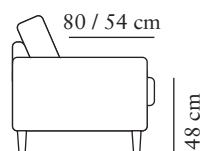

FRAME

All structural parts of the frame are made of solidwood.

SEAT CUSHION

The core consists of pocket springs and 35 kg (N120) highly elastic shape cut cold foam with a top of siliconized fibre and feather.

The cushion is not reversible.

BACK CUSHION

The inner cover is filled with a mix of siliconized fiber and feather.

The cushion is reversible.

UPHOLSTERY

The style is fixed cover and available with fabric and leather.

The cushion cover, in fabric, can be removed and washed according to washing and care instructions.

LEGS

10083

only 3,5-SEATER (2)

10085

only FOOTSTOOL 1

10084

COLOURS

01
White

04
White
Pigmented
Oak

05
Oiled
Oak

06
Oiled
Walnut

03
Colonial

02
Black