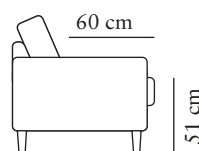

FRAME

All structural parts of the frame are made of solidwood.

SEAT CUSHION

The core consists of bonell with a siliconized fiber and feather top.

The cushion is not reversible.

BACK CUSHION

The inner cover is filled with a mix of siliconized fiber and feather.

The cushion is reversible (not apply to leather).

UPHOLSTERY

The style is fixed cover and available with fabric and leather.

The cushion cover, in fabric, can be removed and washed according to washing and care instructions.

LEGS

1

2

COLOURS

01
White

04
White
Pigmented Oak

05
Oiled Oak

06
Oiled Walnut

03
Colonial

02
Black

14
Powder
coated black