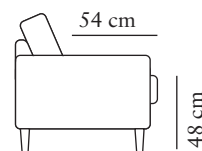

UPHOLSTERY

The style is fixed cover and available with fabric and leather.