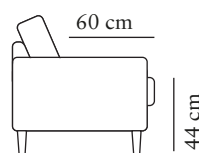

FRAME

All structural parts of the frame are made of solidwood.

SEAT CUSHION

The core consists of pocket springs with a siliconized fiber and feather top.

The cushion is not reversible.

BACK CUSHION

The inner cover is filled with a mix of siliconized fiber and feather.

The cushion is reversible.

UPHOLSTERY

The style is fixed cover and available with fabric and leather.

The cushion cover, in fabric, can be removed and washed according to washing and care instructions.

LEGS

10136

COLOURS

01
White

04
White
Pigmented Oak

05
Oiled Oak

06
Oiled Walnut

03
Colonial

02
Black