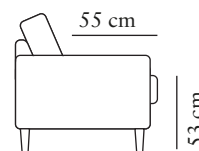

FRAME

All structural parts of the frame are made of metal. Some components are made of plywood.

SEAT CUSHION

The core consist of 50 kg (N240) highly elastic shape cut cold foam covered with a mix of siliconized fibre, feather and latex.

BACK CUSHION

The inner cover is filled with a mix of siliconized fiber and feather.

BED COMFORT

Mattress is bonell.

UPHOLSTERY

The style is fixed cover and available with fabric.

The cushion cover, in fabric, can be removed and washed according to washing and care instructions.

LEGS

10152

COLOURS

01
White

04
White
Pigmented Oak

05
Oiled Oak

06
Oiled Walnut

03
Colonial

02
Black