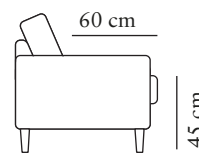

FRAME

All structural parts of the frame are made of solidwood.

SEAT CUSHION

The core consists of pocket springs with a siliconized fiber and feather top.

The cushion is not reversible.

BACK CUSHION

The inner cover is filled with a mix of siliconized fiber and feather.

The cushion is not reversible.

UPHOLSTERY

The style is fixed cover and available with fabric and leather.

The cushion cover, in fabric, can be removed and washed according to washing and care instructions.

LEGS

COLOURS

OPTIONS

Trays are available in the same color as the legs in wood.