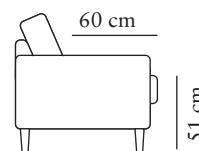

FRAME

All structural parts of the frame are made of solidwood.

SEAT CUSHION

The core consists of bonell with a siliconized fiber and feather top.

The cushion is not reversible.

BACK CUSHION

The inner cover is filled with a mix of siliconized fiber and feather.

The cushion is reversible (not apply to leather).

UPHOLSTERY

The style is fixed cover and available with fabric and leather.

The cushion cover, in fabric, can be removed and washed according to washing and care instructions.

LEGS

1

2

COLOURS

01
White

04
White
Pigmented Oak

05
Oiled Oak

06
Oiled Walnut

03
Colonial

02
Black

14
Powder
coated black