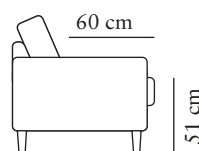

FRAME

All structural parts of the frame are made of solidwood.

SEAT CUSHION

The core consists of bonell with a siliconized fiber and feather top.

The cushion is not reversible.

BACK CUSHION

The inner cover is filled with a mix of siliconized fiber and feather.

The cushion is reversible (not apply to leather).

UPHOLSTERY

The style is fixed cover and available with fabric and leather.

The cushion cover, in fabric, can be removed and washed according to washing and care instructions.

LEGS

10001

FRAME

COLOURS

01
White

04
White
Pigmented Oak

05
Oiled Oak

06
Oiled Walnut

03
Colonial

02
Black

14
Powder
coated black