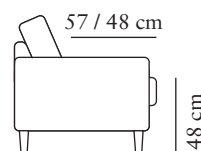

PENELOPE

burhéns

www.burbhens.com

UPHOLSTERY: JUKE 11043-15 GOLD

FRAME

All structural parts of the frame are made of solidwood.

SEAT CUSHION

The core consists of three layers of 44 kg (N180), 30 kg (N40) and 35 kg (N180) highly elastic shape cut cold foam with various thicknesses, covered with fiber padding.

The cushion is not reversible.

BACK CUSHION

The core consists of 35 kg (N120) highly elastic shape cut cold foam, covered with fiber padding.

UPHOLSTERY

The style is fixed cover and available with fabric and leather.

The cushion cover, in fabric, can be removed and washed according to washing and care instructions.

LEGS

20097

only FOOTSTOOL 1

20132

10001

COLOURS

09
Chrome

14
Powder
coated black