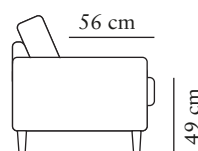

FRAME

All structural parts of the frame are made of solidwood.

SEAT CUSHION

The core consists of three layers of 44 kg (N180), 30 kg (N40) and 35 kg (N180) highly elastic shape cut cold foam with various thicknesses, covered with fiber padding.

BACK CUSHION

The core consists of two layers of 30 kg (N40) highly elastic shape cut cold foam, with various thicknesses covered with fiber padding.

The cushion is not reversible.

UPHOLSTERY

The style is fixed cover and available with fabric and leather.

The cushion cover, in fabric, can be removed and washed according to washing and care instructions.

LEGS

10106

COLOURS

01
White

04
White
Pigmented Oak

05
Oiled Oak

06
Oiled Walnut

03
Colonial

02
Black