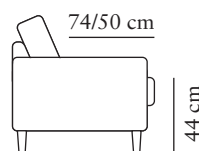

FRAME

All structural parts of the frame are made of solidwood.

SEAT CUSHION

The core consists of 50 kg (N120) highly elastic shape cut cold foam with a siliconized fiber and feather top.

The cushion is not reversible.

BACK CUSHION

The inner cover is filled with a mix of siliconized fiber and feather.

The cushion is reversible (not apply to leather).

UPHOLSTERY

The style is fixed cover and available with fabric and leather.

The cushion cover, in fabric, can be removed and washed according to washing and care instructions.

LEGS

COLOURS