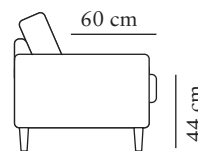

FRAME

All structural parts of the frame are made of solid wood.

SEAT CUSHION

The core consists of 50 kg (N120) highly elastic shape cut cold foam with a siliconized fiber and feather top.

The cushion is not reversible.

BACK CUSHION

The inner cover is filled with a mix of siliconized fiber and feather.

The cushion is reversible (not apply to leather).

UPHOLSTERY

The style is fixed cover and available with fabric and leather.

The cushion cover, in fabric, can be removed and washed according to washing and care instructions.

OPTIONS

Headrest and armrest bag.

LEGS

- 10089 1-Module armrest 1
- 10090 2-Module armrest 1
- 10091 2,5-Module armrest 1
- 10092 3-Module armrest 1
- 10093 1-Module armrest 2
- 10094 2-Module armrest 2
- 10095 2,5-Module armrest 2
- 10096 3-Module armrest 2

COLOURS