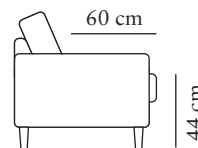

OPTIONS

Headrest and armrest bag.