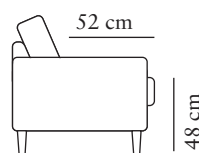

LEGS

No 1

only CHL

only FOOTSTOOL 1