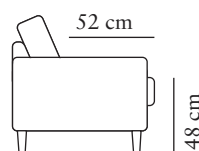

BAD BOY

burhéns

www.burbens.com

UPHOLSTERY: MEDA 11057-33 DUSTY PINK

FRAME

All structural parts of the frame are made of solidwood.

SEAT CUSHION

The core consists of 50 kg (N120) highly elastic shape cut cold foam with a siliconized fiber and feather top.

The cushion is not reversible.

BACK CUSHION

The inner cover is filled with a mix of siliconized fiber and feather.

The cushion is reversible (not apply to leather).

UPHOLSTERY

The style is fixed cover and available with fabric and leather.

The cushion cover, in fabric, can be removed and washed according to washing and care instructions.

LEGS

COLOURS

White

White
Pigmented Oak

Oiled Oak

Oiled Walnut

Colonial

Black