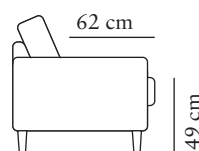

FRAME

All structural parts of the frame are made of solidwood.

SEAT CUSHION

The core consists of two layers of 35/30 kg highly elastic shape cut cold foam with various thicknesses, covered with fiber padding.

The cushion is not reversible.

BACK CUSHION

The inner cover is filled with siliconized fiber.

The cushion is reversible.

UPHOLSTERY

The style is fixed cover and available with fabric and leather.

The cushion cover, in fabric, can be removed and washed according to washing and care instructions.

LEGS

COLOURS