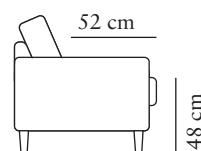

FRAME

All structural parts of the frame are made of solid wood.

SEAT CUSHION

The core consists of 44 kg (N180) highly elastic shape cut cold foam covered with a mix of granulated coldfoam and feathers.

The cushion is reversible (not apply to leather).

BACK CUSHION

The inner cover is filled with a mix of siliconized fiber and feather.

The cushion is reversible (not apply to leather).

UPHOLSTERY

The style is fixed cover and available with fabric and leather.

The cushion cover, in fabric, can be removed and washed according to washing and care instructions.

LEGS

COLOURS