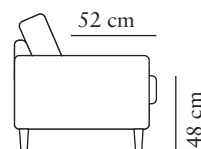

FRAME

All structural parts of the frame are made of solidwood.

SEAT CUSHION

The core consists of 44 kg (N180) highly elastic shape cut cold foam with a mix of foam pieces and feathers.

The cushion is reversible (not apply to leather).

BACK CUSHION

The inner cover is filled with a mix of siliconized fiber and feather.

The cushion is reversible (not apply to leather).

UPHOLSTERY

The style is fixed cover and available with fabric and leather.

The cushion cover, in fabric, can be removed and washed according to washing and care instructions.

LEGS

COLOURS