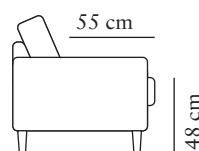

FRAME

All structural parts of the frame are made of solidwood.

SEAT CUSHION

The core consists of 35 kg (N160) highly elastic shape cut cold foam, covered with fiber padding.

BACK CUSHION

The core consists of 30 kg (N120) highly elastic shape cut cold foam, covered with fiber padding.

UPHOLSTERY

The style is fixed cover and available with fabric and leather.

LEGS

COLOURS