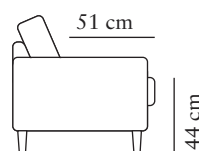

UPHOLSTERY

The style is fixed cover and available with fabric and leather.