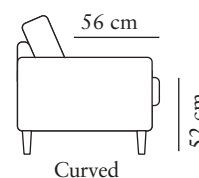

FRAME

All structural parts of the frame are made of solidwood.

SEAT CUSHION

The core consists of 30 kg highly elastic shape cut cold foam with a siliconized fiber and feather top.

The cushion is reversible.

BACK CUSHION

The inner cover is filled with siliconized ballfiber.

The cushion is reversible.

UPHOLSTERY

The style is fixed cover and available with fabric and leather.

The cushion cover, in fabric, can be removed and washed according to washing and care instructions.

LEGS

COLOURS