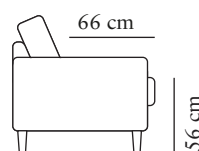

FRAME

All structural parts of the frame are made of solidwood.

SEAT CUSHION

The core consists of 35 kg highly elastic shape cut cold foam with a siliconized fiber and feather top.

The cushion is reversible (not apply to leather).

BACK CUSHION

The inner cover is filled with a mix of siliconized fiber and feather.

The cushion is reversible.

UPHOLSTERY

The style is fixed cover and available with fabric and leather.

The cushion cover, in fabric, can be removed and washed according to washing and care instructions.

LEGS

COLOURS